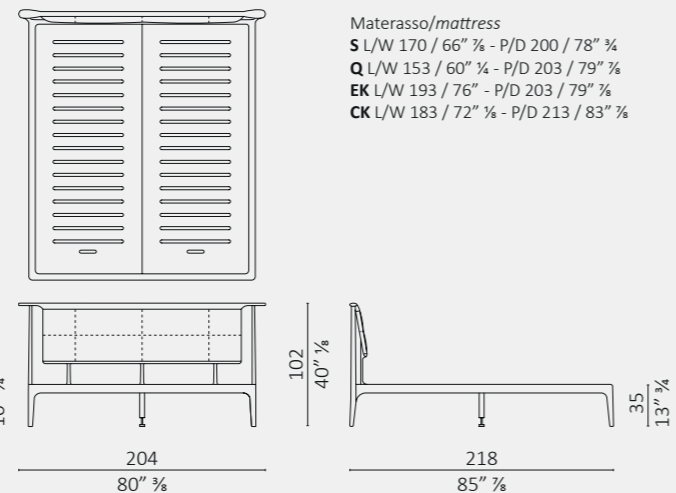

Buonanotte Valentina testata alta/high headboard

DC bed parti in metallo/metal parts

Sweet Dreams alto/high Standard - Queen - Eastern King - California King

Tomorrow Morning

DC bed

Demasiado Corazon Standard - Queen - Eastern King - California King