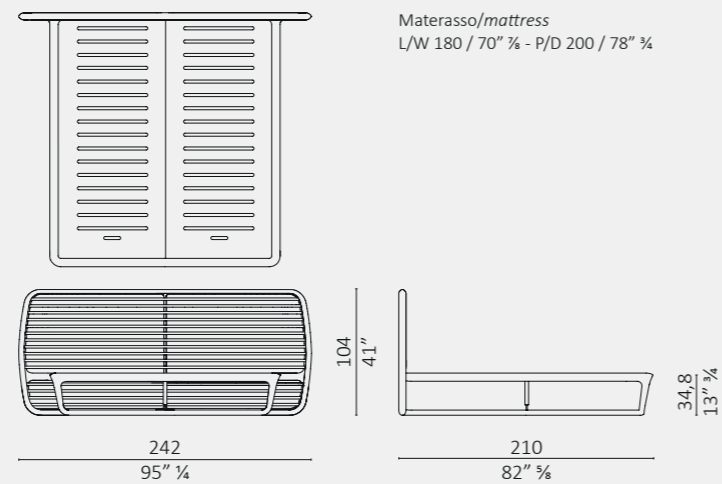

Tomorrow Morning  
Roberto Lazzeroni

**Aida**  
Roberto Lazzeroni

**Brad**  
Studio CC

**Full**  
Roberto Lazzeroni

**Full**  
Roberto Lazzeroni

**Oblique**  
DRAW Studio

**Bandeja**  
Roberto Lazzeroni

Brad Standard - Queen - Eastern King - California King