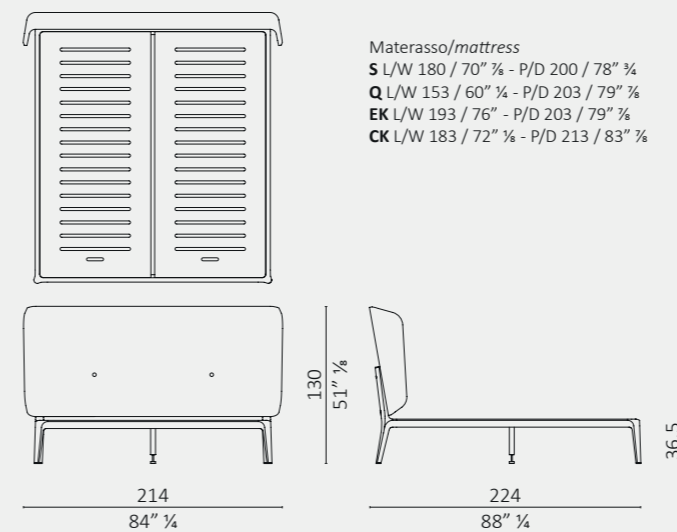

Sweet Dreams alto/high Standard - Queen - Eastern King - California King