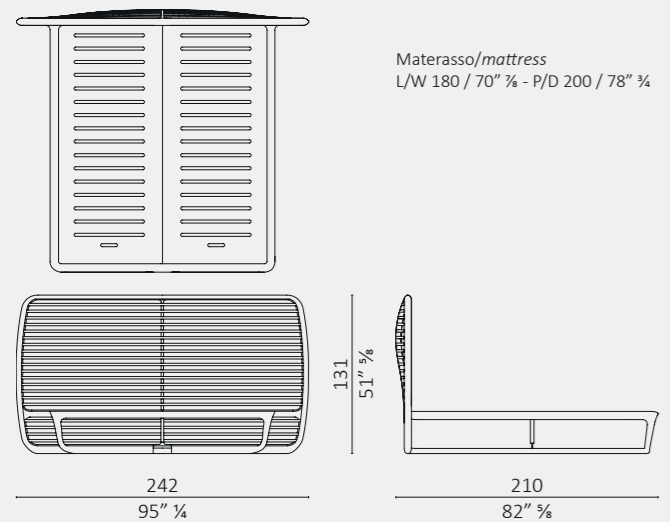

Buonanotte Valentina testata alta/high headboard