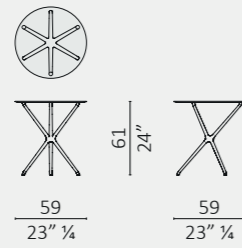

**Whity rettangolare/rectangular**  
top vetro o legno/glass or wood

**Árbol**

Beside you

Beside you

Circo

Circo

Croix de bois alto/high  
top vetro, marmo o ottone/glass, marble or brass

Croix de bois medio/mid  
top vetro, marmo o ottone/glass, marble or brass