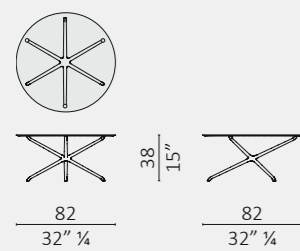

**Whity rettangolare/rectangular**  
top vetro o legno/glass or wood

**Árbol**

Beside you

Beside you

Circo

Circo

Croix de bois alto/high  
top vetro, marmo o ottone/glass, marble or brass

Croix de bois medio/mid  
top vetro, marmo o ottone/glass, marble or brass