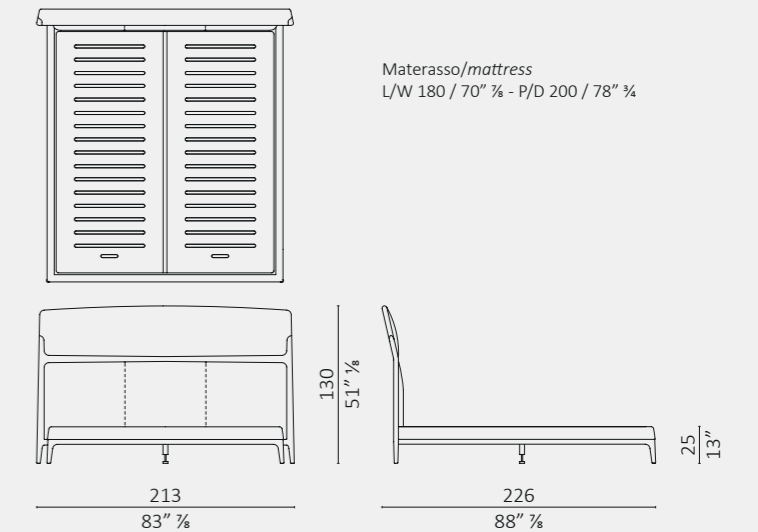

Tomorrow Morning