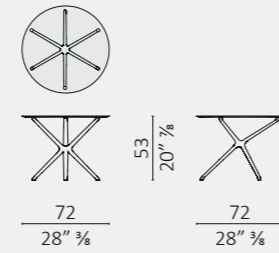

**Whity rettangolare/rectangular**  
top vetro o legno/glass or wood

**Árbol**

Beside you

Beside you

Circo

Circo

Croix de bois alto/high  
top vetro, marmo o ottone/glass, marble or brass

Croix de bois medio/mid  
top vetro, marmo o ottone/glass, marble or brass