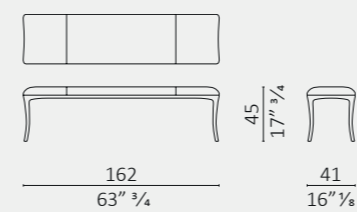

Buonanotte Valentina testata alta/high headboard

DC bed parti in metallo/metal parts

Sweet Dreams alto/high Standard - Queen - Eastern King - California King

Tomorrow Morning

DC bed

Demasiado Corazon Standard - Queen - Eastern King - California King