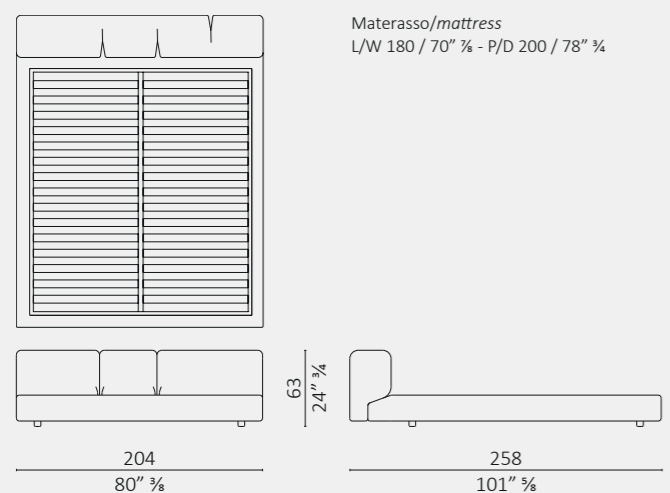

Buonanotte Valentina testata alta/high headboard

DC bed parti in metallo/metal parts

Sweet Dreams alto/high Standard - Queen - Eastern King - California King

Tomorrow Morning

DC bed

Demasiado Corazon Standard - Queen - Eastern King - California King