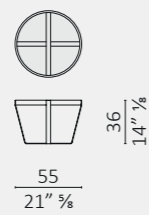

DC Occasional Table
top vetro, legno o ottone/glass, wood or brass