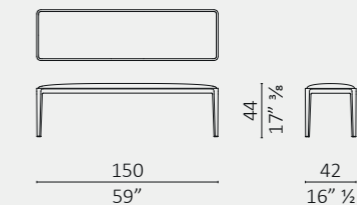

Olympia

Sweet Dreams bench