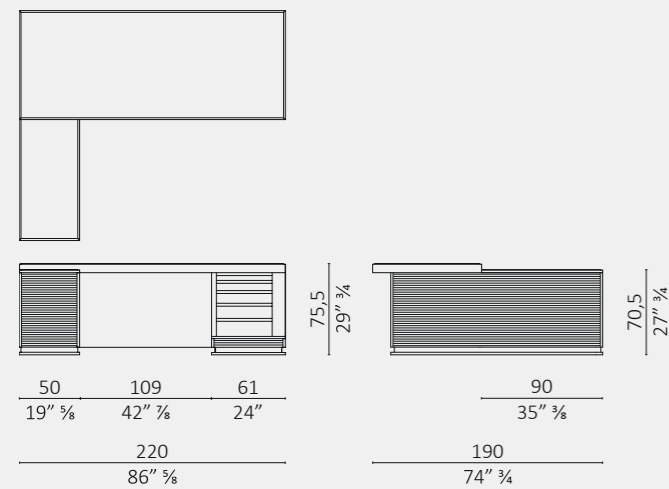

I.C.S. Scrivania big

I.C.S. Scrivania big typing DX-SX/RH-LH