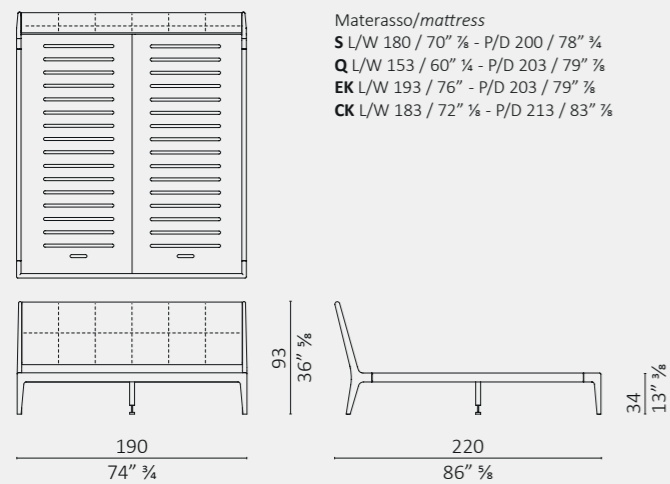

Tomorrow Morning  
Roberto Lazzeroni

**Aida**  
Roberto Lazzeroni

**Brad**  
Studio CC

**Full**  
Roberto Lazzeroni

**Full**  
Roberto Lazzeroni

**Oblique**  
DRAW Studio

**Bandeja**  
Roberto Lazzeroni

Brad Standard - Queen - Eastern King - California King