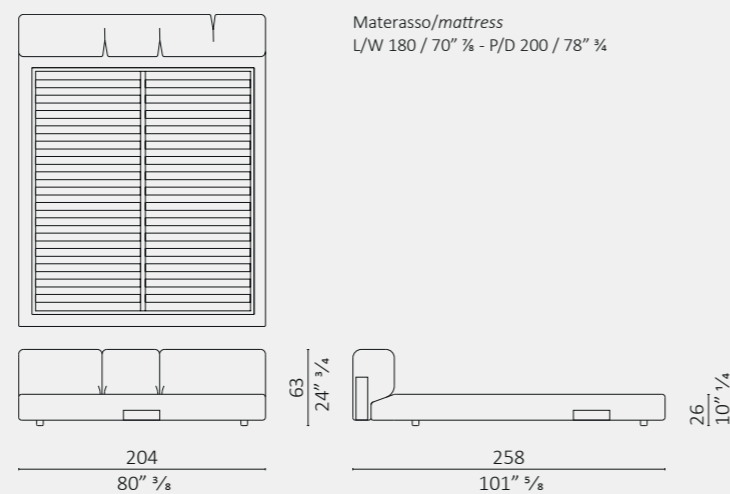

DC bed parti in metallo/metal parts