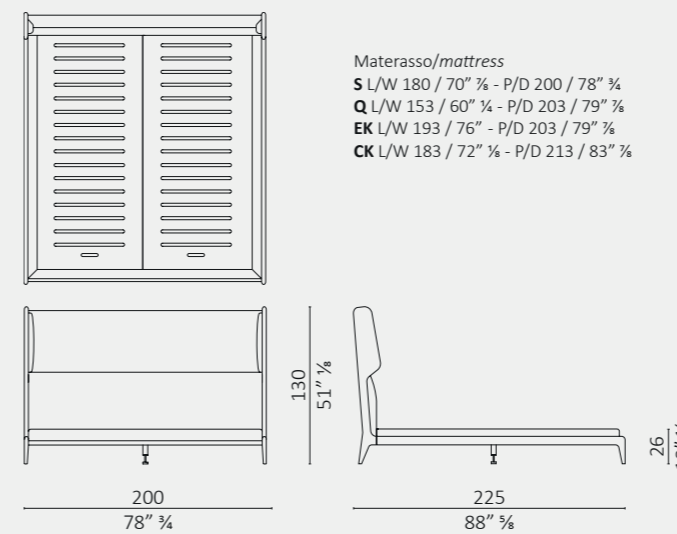

Sleeping Muse Standard - Queen - Eastern King - California King