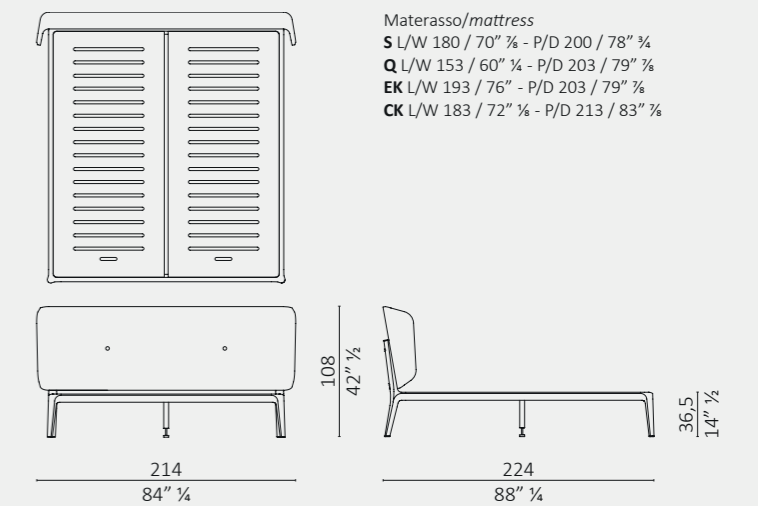

Sweet Dreams Standard - Queen - Eastern King - California King